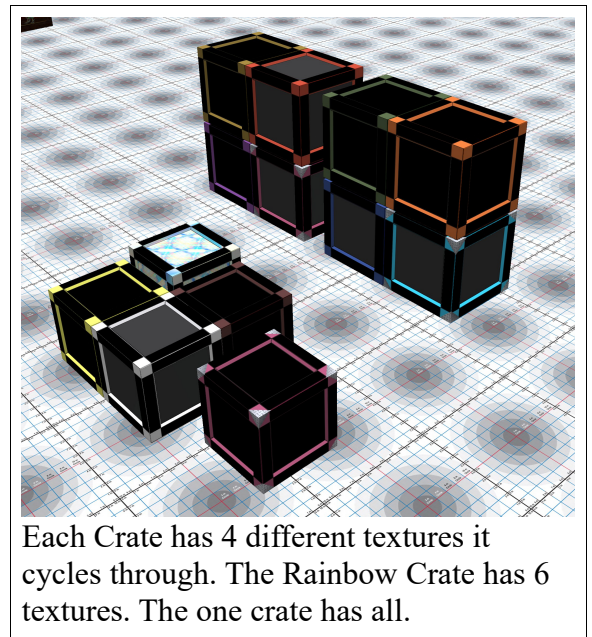

INFORMATION

These mesh boxes can be viewed in-world at the main site in Milda. A rezzer is at the SLurl for rezzing and viewing the crates. Full Perm textures are available at AJ's Texture Gallery individually or as a group. The textures can be bought as single sides textures or as a full pattern for the Mesh boxes by T-3D Creations.

You can find my web portfolio at <http://thunderchild.net> or reach me at ajleibengeist@thunderchild.net

**50 Solid Zone Colors
Mesh Boxes Textures**

Textures for
T-3D Creations
Nice Looking
Crate (mesh)

See note for
SLMP link.

View in SL

TEXTURE FULL PERM

MESH BOX (COPY, MOD) see note

V1